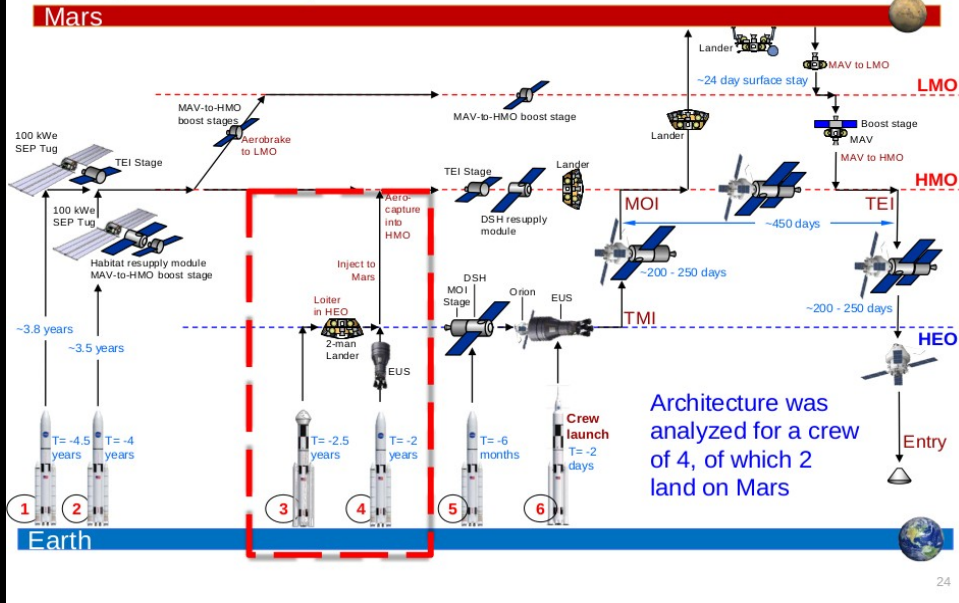

The Planetary Society

Humans Orbiting Mars

Virgin Galactic

Sub-Orbital Space Tourism

Space X

Reusable, Heavy Lift Vehicles

SpaceX designs, manufactures and launches advanced rockets and spacecraft. The company was founded in 2002 to revolutionize space technology, with the ultimate goal of enabling people to live on other planets.

NASA

A vision for the next 25 years

Short-stay Surface Concept

24-Day Surface Stay; Crew of 2; 6 SLS Launches

Notional SLS Flight Manifest

105 t SLS ← 130 t SLS

India

The Indian Space Research Organization's Mars Orbiter Mission ("Mangalyaan") is a technology demonstration. The 2,980 lbs. (1,350 kg) probe will take a 300-day cruise to Mars and then circle the planet, testing equipment and practicing space maneuvers. Scientific objectives are secondary.