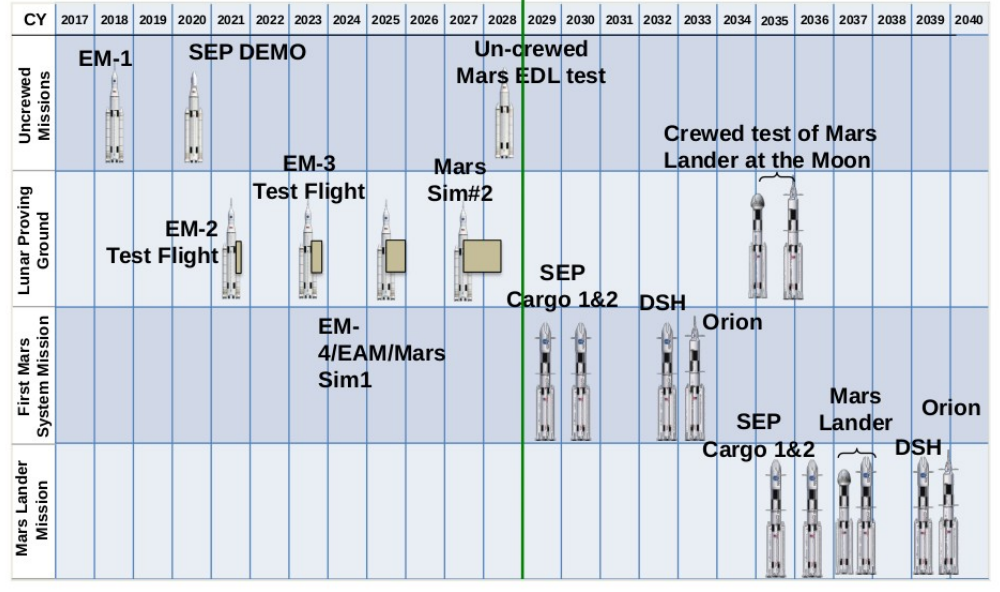

NASA

A vision for the next 25 years

Short-stay Surface Concept

24-Day Surface Stay; Crew of 2; 6 SLS Launches

Notional SLS Flight Manifest

105 t SLS ← 130 t SLS

India

The Indian Space Research Organization's Mars Orbiter Mission ("Mangalyaan") is a technology demonstration. The 2,980 lbs. (1,350 kg) probe will take a 300-day cruise to Mars and then circle the planet, testing equipment and practicing space maneuvers. Scientific objectives are secondary.