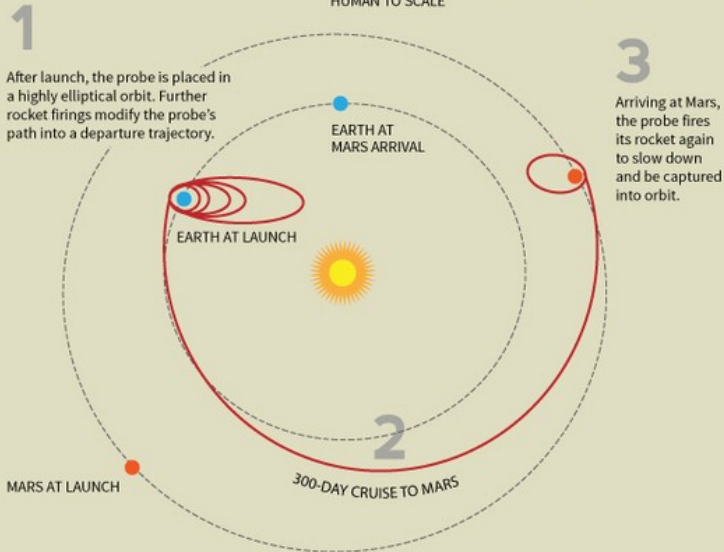

NASA

A vision for the next 25 years

Short-stay Surface Concept

24-Day Surface Stay; Crew of 2; 6 SLS Launches

Notional SLS Flight Manifest

105 t SLS ← 130 t SLS

India

The Indian Space Research Organization's Mars Orbiter Mission ("Mangalyaan") is a technology demonstration. The 2,980 lbs. (1,350 kg) probe will take a 300-day cruise to Mars and then circle the planet, testing equipment and practicing space maneuvers. Scientific objectives are secondary.

Russia

China

looks like the European Space Agency
e along for the ride. Two weeks ago, **BBC**
reported that the ESA had been in talks
oscosmos to collaborate on sending a
to the Moon's south pole. The mission,
Luna 27, would be the first in a series of
ns that would eventually return humans to
the lunar surface. "We have an ambition to have