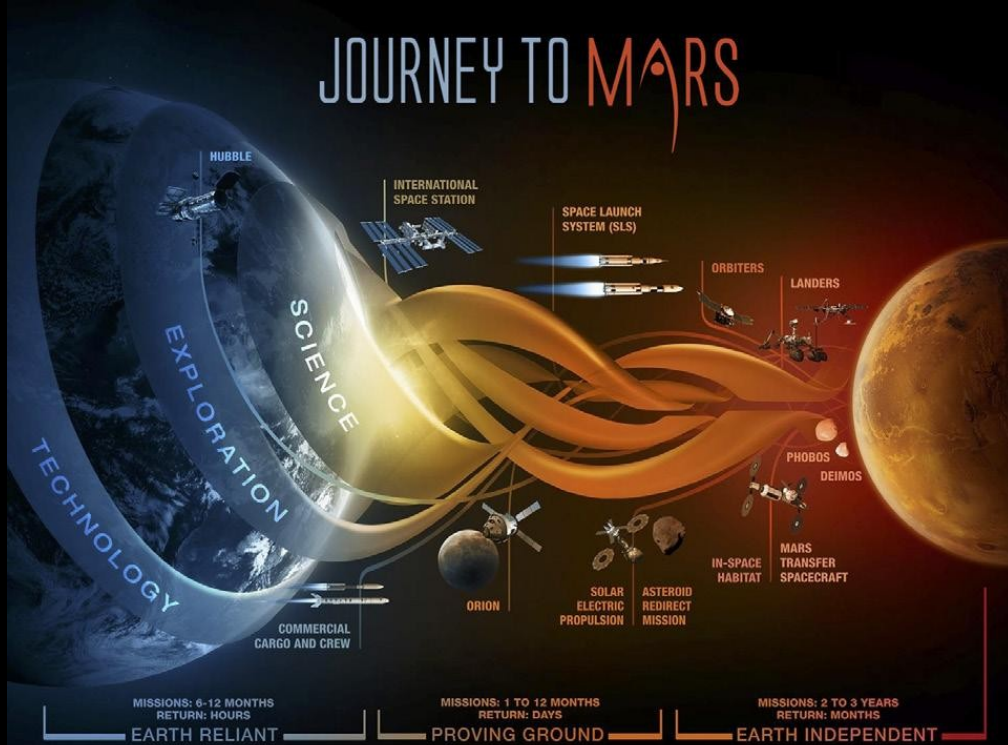

Asteroid Mining

Space Resources

The harvest of space is going to be the biggest industrial transformation in human history. Full realization of this transformation is a marathon effort. This is a long game. And we have a detailed game plan.

Mothership

DSI's concept spacecraft, Mothership™, will enable affordable access to deep space destinations by providing delivery and communications services. Help us design the mission that is right for you by filling out our short survey.

The Planetary Society

Humans Orbiting Mars

Virgin Galactic

Sub-Orbital Space Tourism

Space X

Reusable, Heavy Lift Vehicles

SpaceX designs, manufactures and launches advanced rockets and spacecraft. The company was founded in 2002 to revolutionize space technology, with the ultimate goal of enabling people to live on other planets.

NASA

A vision for the next 25 years

Short-stay Surface Concept

24-Day Surface Stay; Crew of 2; 6 SLS Launches

Notional SLS Flight Manifest

105 t SLS ← 130 t SLS

India

The Indian Space Research Organization's Mars Orbiter Mission ("Mangalyaan") is a technology demonstration. The 2,980 lbs. (1,350 kg) probe will take a 300-day cruise to Mars and then circle the planet, testing equipment and practicing space maneuvers. Scientific objectives are secondary.