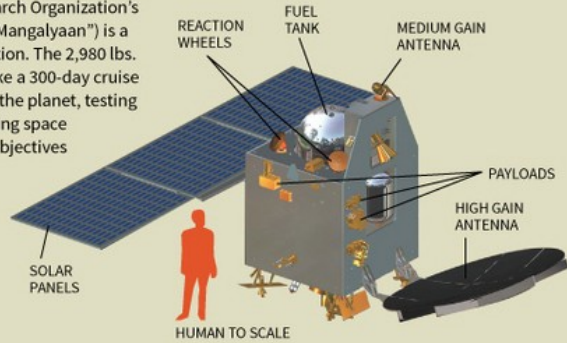

NASA

A vision for the next 25 years

Short-stay Surface Concept

24-Day Surface Stay; Crew of 2; 6 SLS Launches

Notional SLS Flight Manifest

105 t SLS ← 130 t SLS

India

The Indian Space Research Organization's Mars Orbiter Mission ("Mangalyaan") is a technology demonstration. The 2,980 lbs. (1,350 kg) probe will take a 300-day cruise to Mars and then circle the planet, testing equipment and practicing space maneuvers. Scientific objectives are secondary.