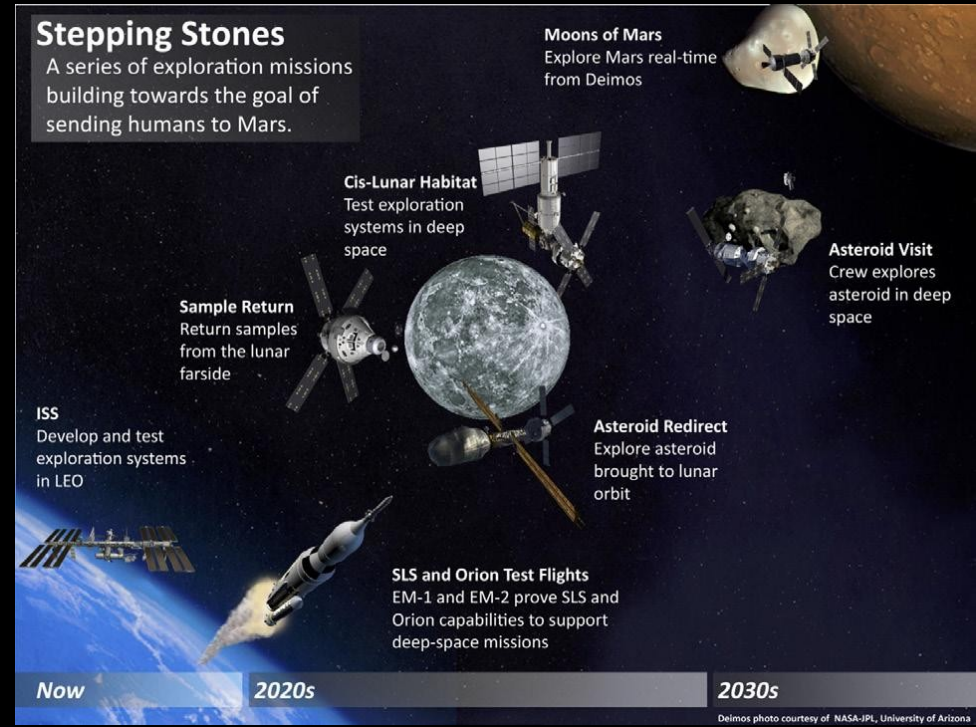

Asteroid Mining

Space Resources

The harvest of space is going to be the biggest industrial transformation in human history. Full realization of this transformation is a marathon effort. This is a long game. And we have a detailed game plan.

Mothership

DSI's concept spacecraft, Mothership™, will enable affordable access to deep space destinations by providing delivery and communications services. Help us design the mission that is right for you by filling out our short survey.

The Planetary Society

Humans Orbiting Mars

Virgin Galactic

Sub-Orbital Space Tourism

Space X

Reusable, Heavy Lift Vehicles

SpaceX designs, manufactures and launches advanced rockets and spacecraft. The company was founded in 2002 to revolutionize space technology, with the ultimate goal of enabling people to live on other planets.

NASA

A vision for the next 25 years

Short-stay Surface Concept

24-Day Surface Stay; Crew of 2; 6 SLS Launches

Notional SLS Flight Manifest

105 t SLS ← 130 t SLS

India

The Indian Space Research Organization's Mars Orbiter Mission ("Mangalyaan") is a technology demonstration. The 2,980 lbs. (1,350 kg) probe will take a 300-day cruise to Mars and then circle the planet, testing equipment and practicing space maneuvers. Scientific objectives are secondary.